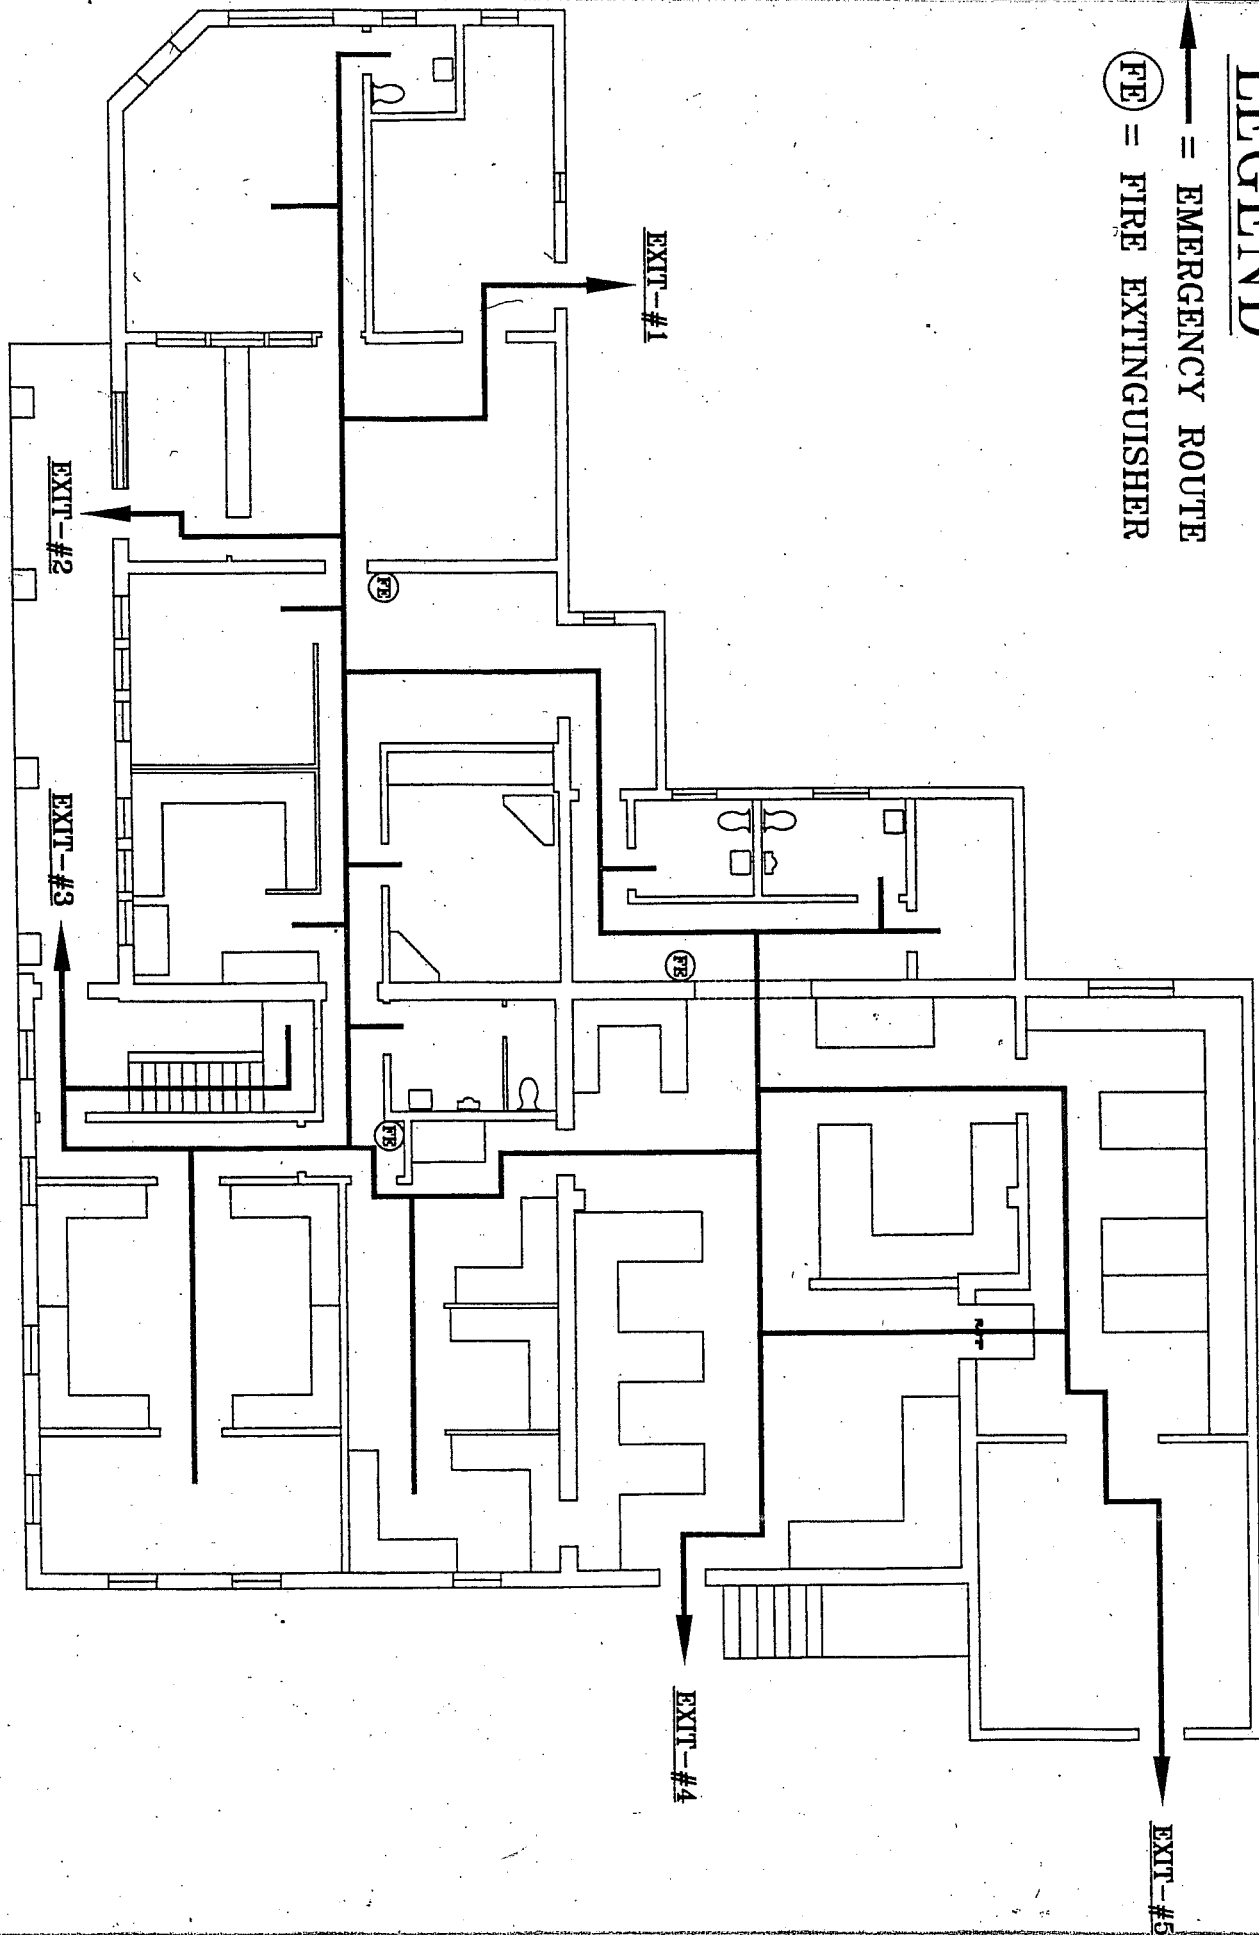

LEGEND

— = EMERGENCY ROUTE
⊙ FE = FIRE EXTINGUISHER

FIRE ESCAPE PLAN

SCALE: N.T.S.

Date: 2/9/08