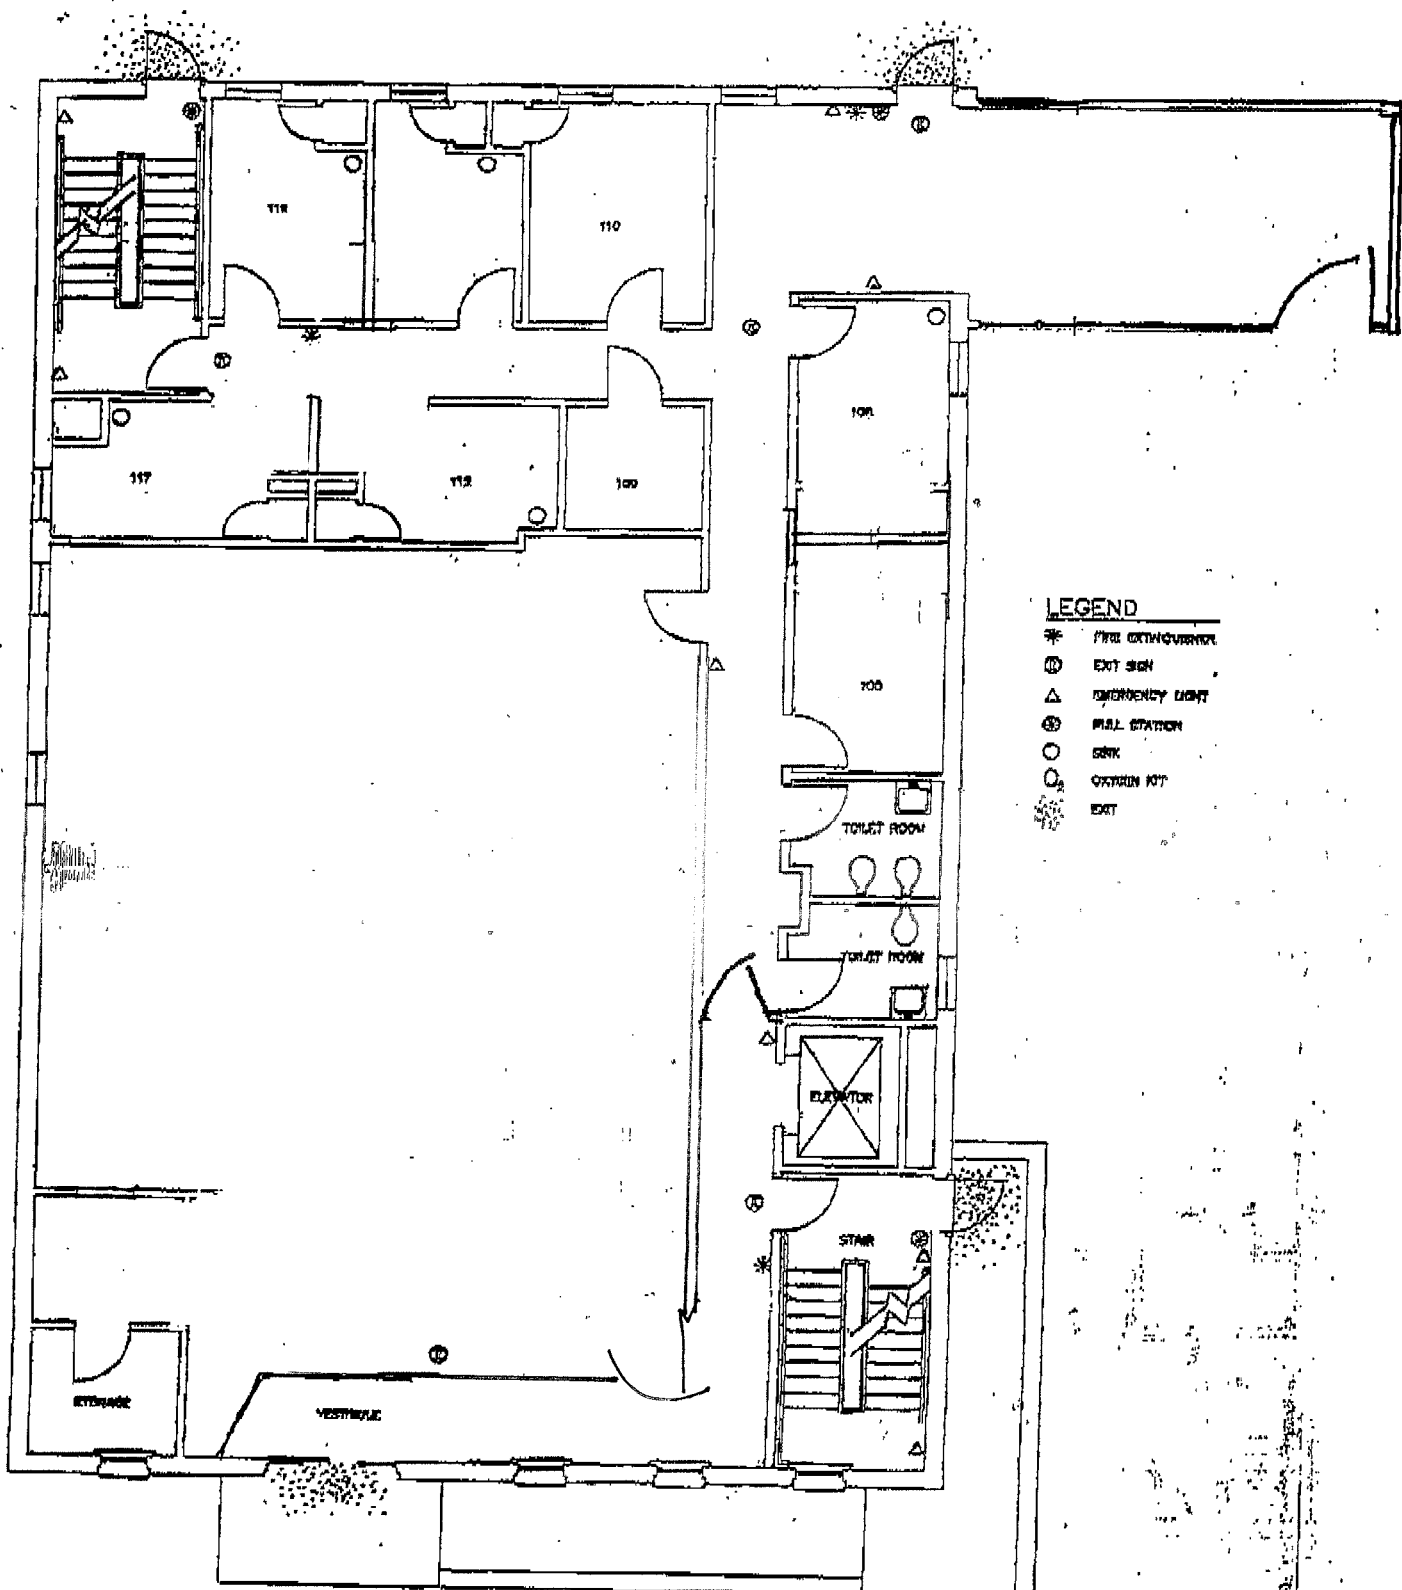

**LEGEND**

- \* FIRE EXTINGUISHER
- Ⓢ EXIT SIGN
- △ EMERGENCY LIGHT
- ⊗ PULL STATION
- SINK
- <sub>2</sub> OXYGEN KIT
- EXIT

Mae D. Hightower-Vandamm Building

GROUND FLOOR

FIRST FLOOR

**LEGEND**

- \* FIRE EXTINGUISHER
- Ⓢ EXIT SIGN
- △ EMERGENCY LIGHT
- Ⓢ PULL STATION
- SINK
- Ⓢ OXYGEN KIT
- Ⓢ EXIT

SECOND FLOOR

**LEGEND**

- \* FIRE EXTINGUISHER
- ⓔ EXIT SIGN
- △ EMERGENCY LIGHT
- ⊗ PULL STATION
- SINK
- <sub>2</sub> OXYGEN KIT
- ⊘ EXIT

THIRD FLOOR