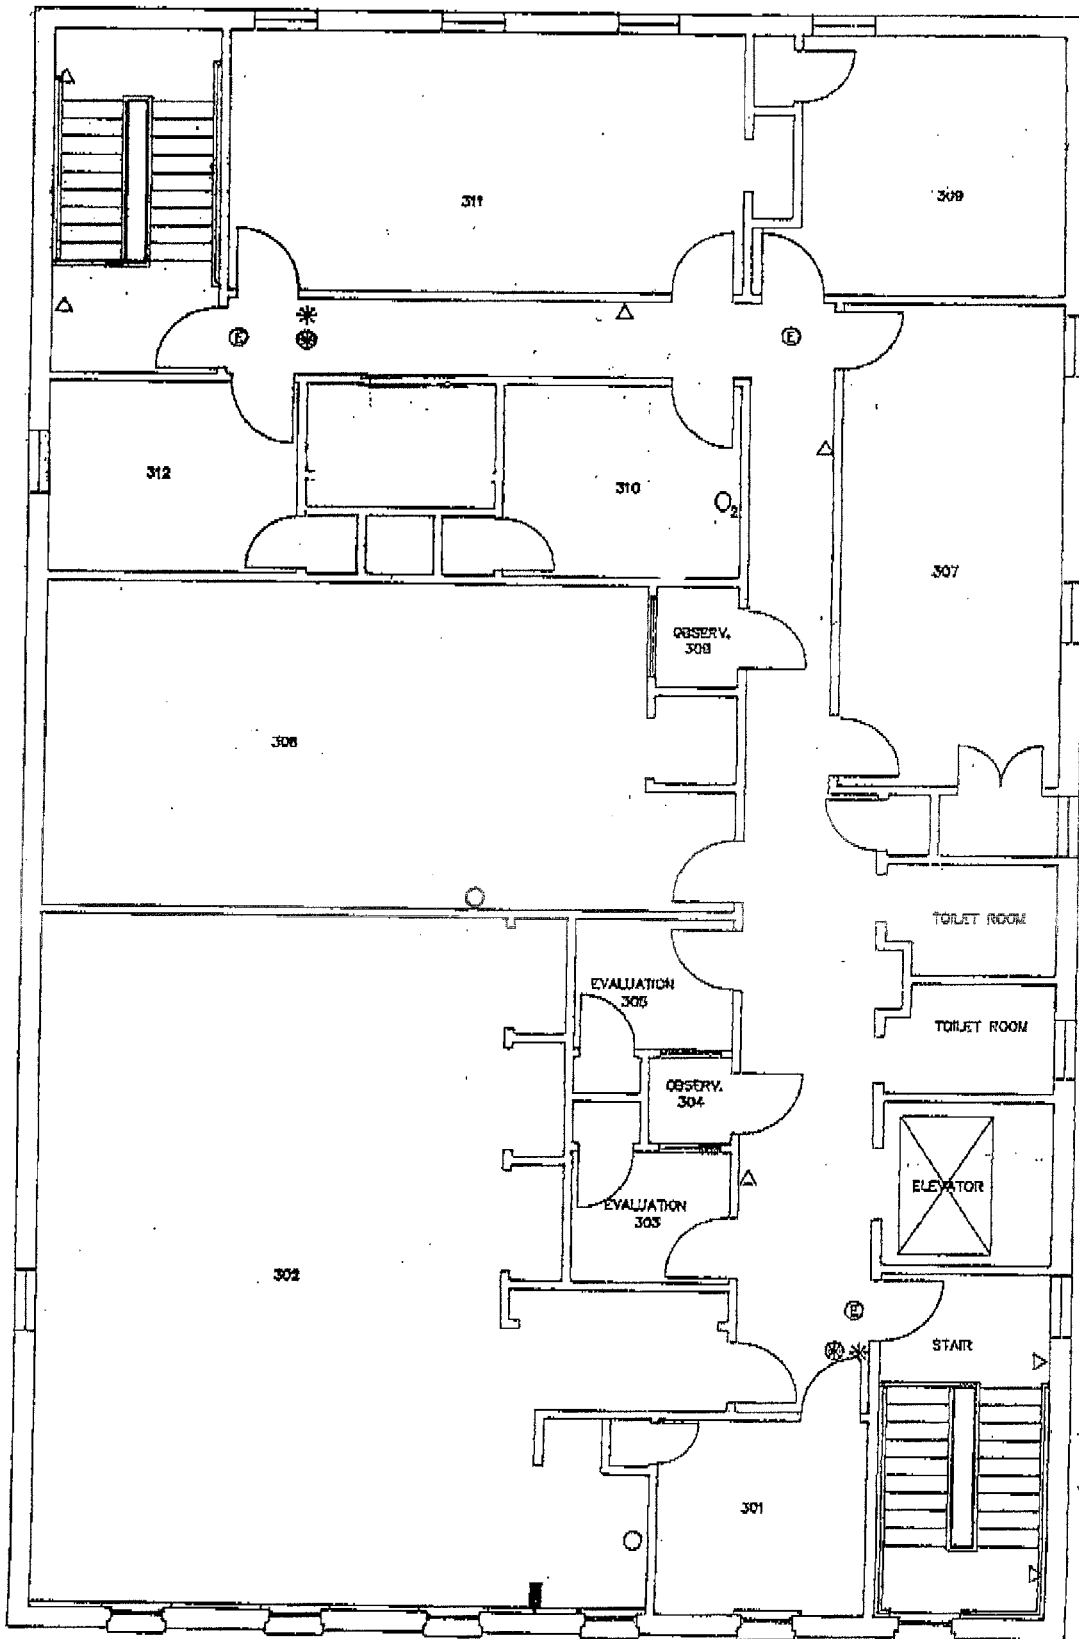

**LEGEND**

- \* FIRE EXTINGUISHER
- Ⓢ EXIT SIGN
- △ EMERGENCY LIGHT
- ⊗ PULL STATION
- SINK
- <sub>2</sub> OXYGEN KIT
- EXIT

Mae D. Hightower-Vandamm Building

GROUND FLOOR

FIRST FLOOR

**LEGEND**

- \* FIRE EXTINGUISHER
- Ⓢ EXIT SIGN
- △ EMERGENCY LIGHT
- Ⓢ PULL STATION
- SINK
- Ⓢ OXYGEN KIT
- Ⓢ EXIT

SECOND FLOOR

**LEGEND**

- \* FIRE EXTINGUISHER
- ⓔ EXIT SIGN
- △ EMERGENCY LIGHT
- ⊗ PULL STATION
- SINK
- <sub>2</sub> OXYGEN KIT
- ⊘ EXIT

THIRD FLOOR