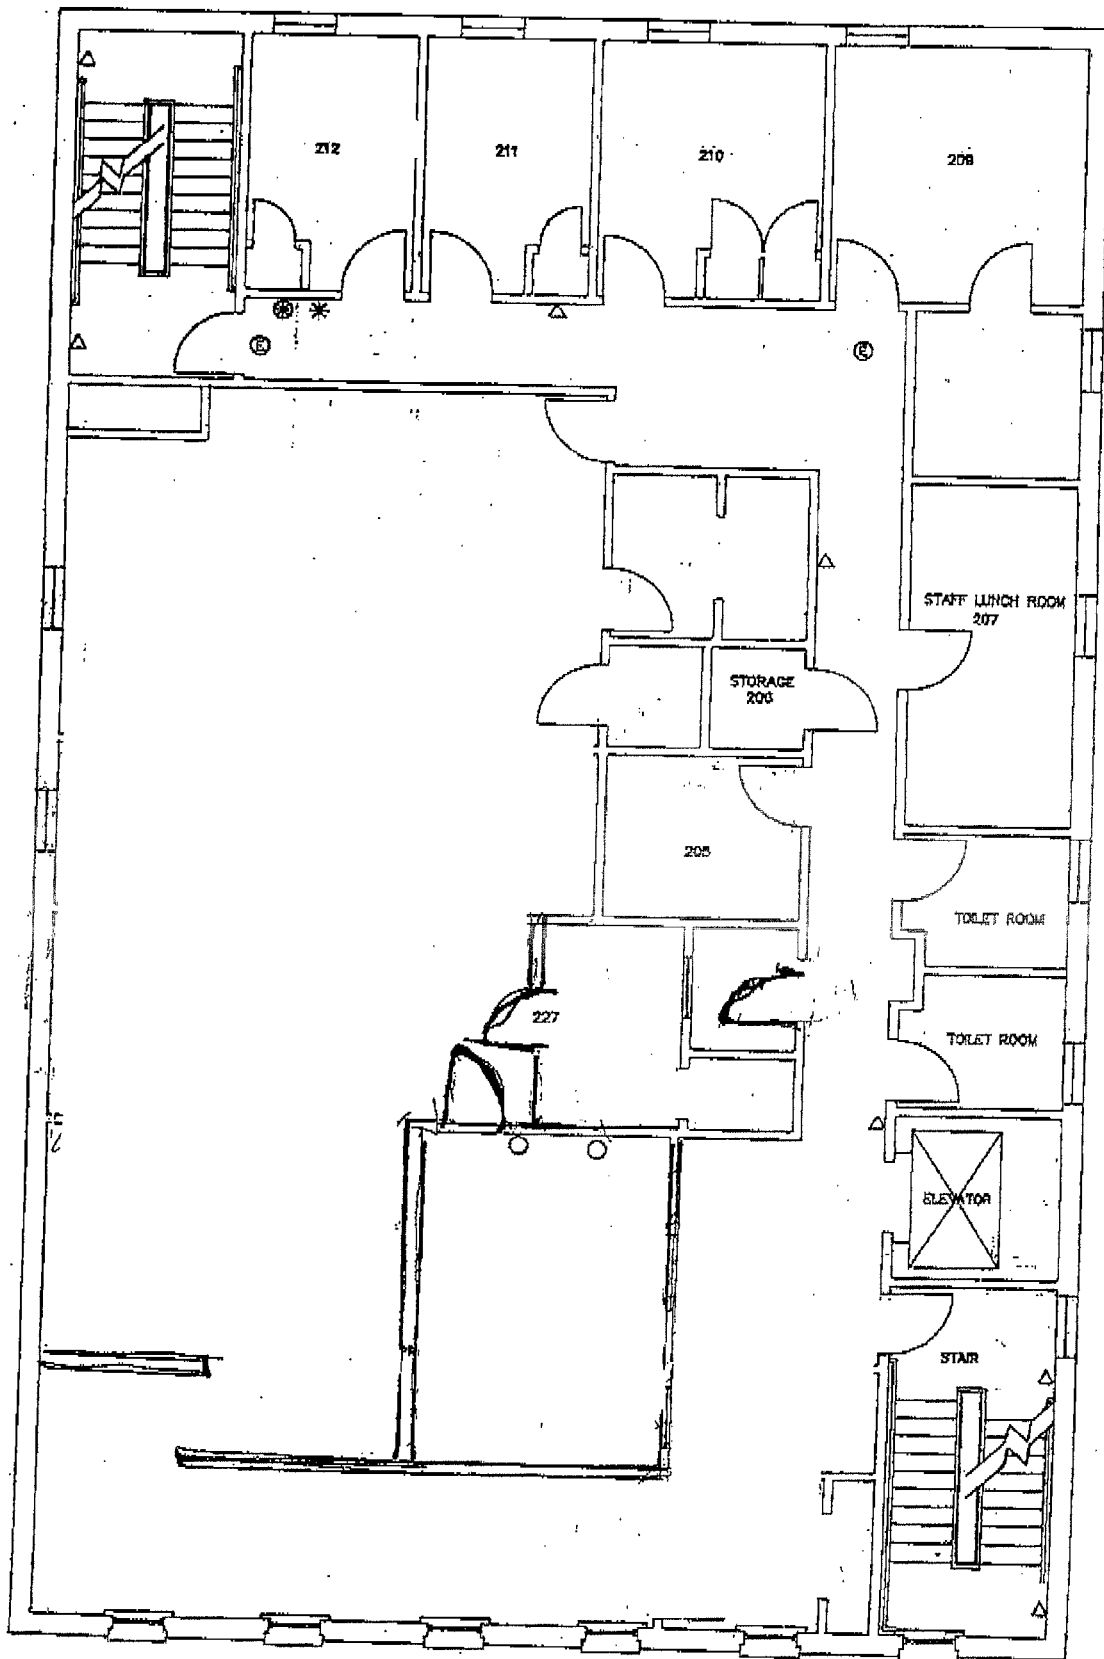

**LEGEND**

- \* FIRE EXTINGUISHER
- Ⓢ EXIT SIGN
- △ EMERGENCY LIGHT
- ⊗ PULL STATION
- SINK
- <sub>2</sub> OXYGEN KIT
- EXIT

Mae D. Hightower-Vandamm Building

GROUND FLOOR

FIRST FLOOR

**LEGEND**

- \* FIRE EXTINGUISHER
- Ⓢ EXIT SIGN
- △ EMERGENCY LIGHT
- Ⓢ PULL STATION
- SINK
- Ⓢ OXYGEN KIT
- Ⓢ EXIT

SECOND FLOOR

**LEGEND**

- \* FIRE EXTINGUISHER
- ⓔ EXIT SIGN
- △ EMERGENCY LIGHT
- ⊗ PULL STATION
- SINK
- <sub>2</sub> OXYGEN KIT
- ⊘ EXIT

THIRD FLOOR